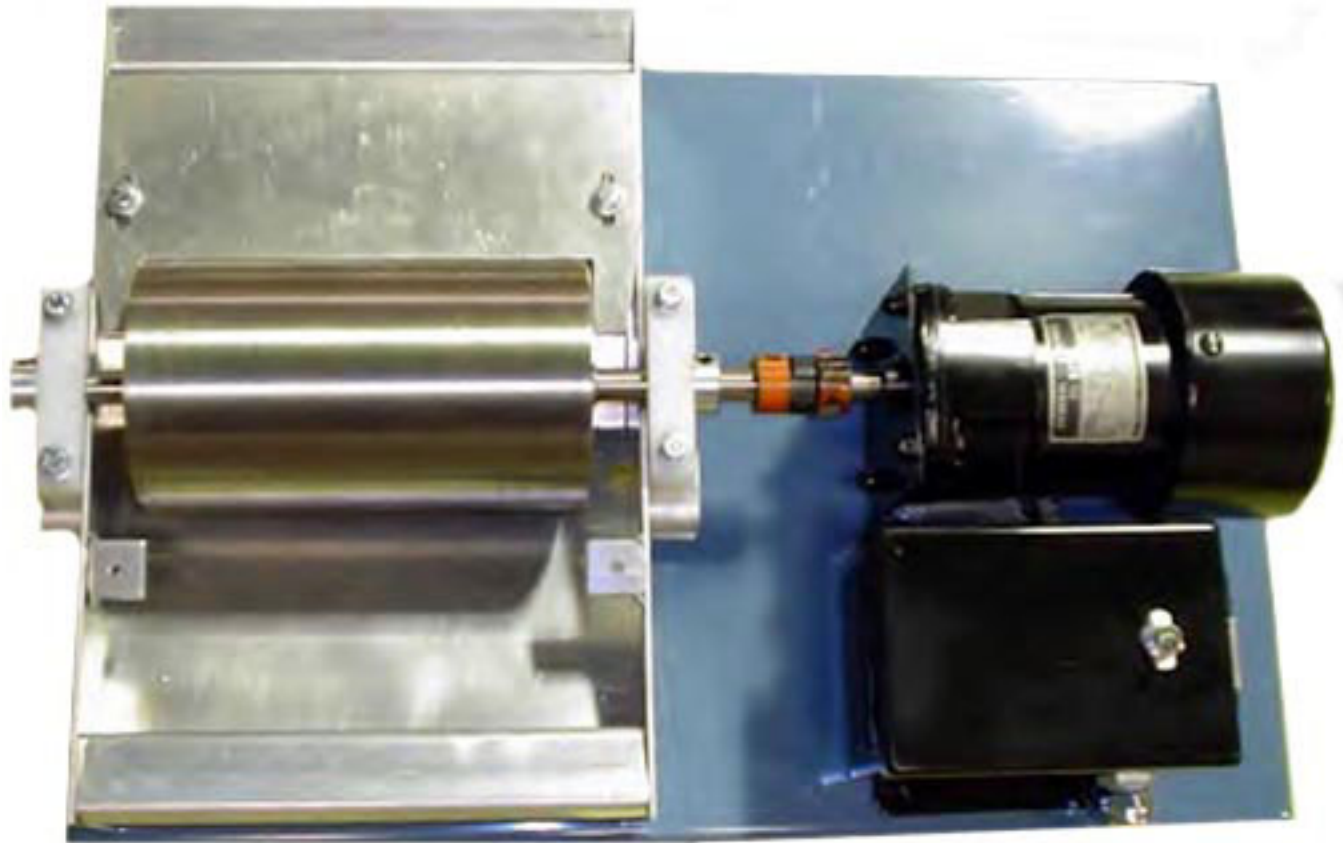

## CONVEYORIZED

- Will provide years of service.
- Built to withstand abuse.
- Stainless steel doctor and applicator rolls
- Stainless steel outfeed flights.
- Protective torque limiter.
- Many types of adhesives can be used.
- Several sizes and options available.

## **BENCH MODEL**

- Ideal for small or infrequent jobs
- Efficient and inexpensive.
- Adjustable wiper controls spread.
- 8-inch stainless steel roll.
- Roller and glue pan separate from base and motor.
- Easy clean up.